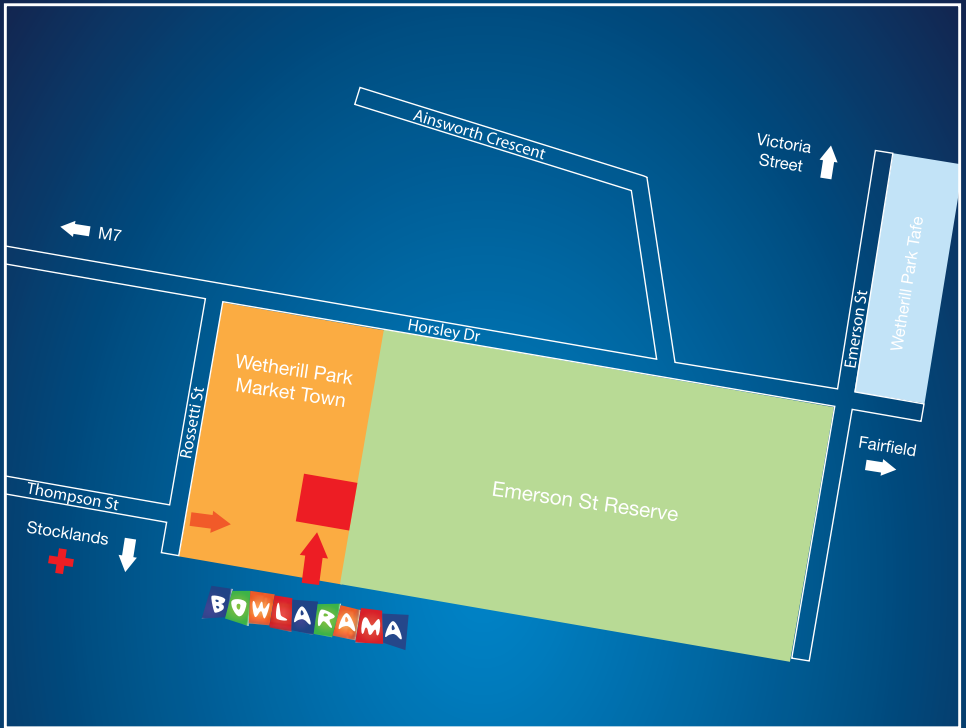

Pizzas

Cheese Lovers \$10

Hawaiian \$12

BBQ Meat Lovers \$14

BBQ Chicken \$14

Supreme \$14

Pizzas are generally 1 pizza per 2 adults

Bowlarama Wetherill Park